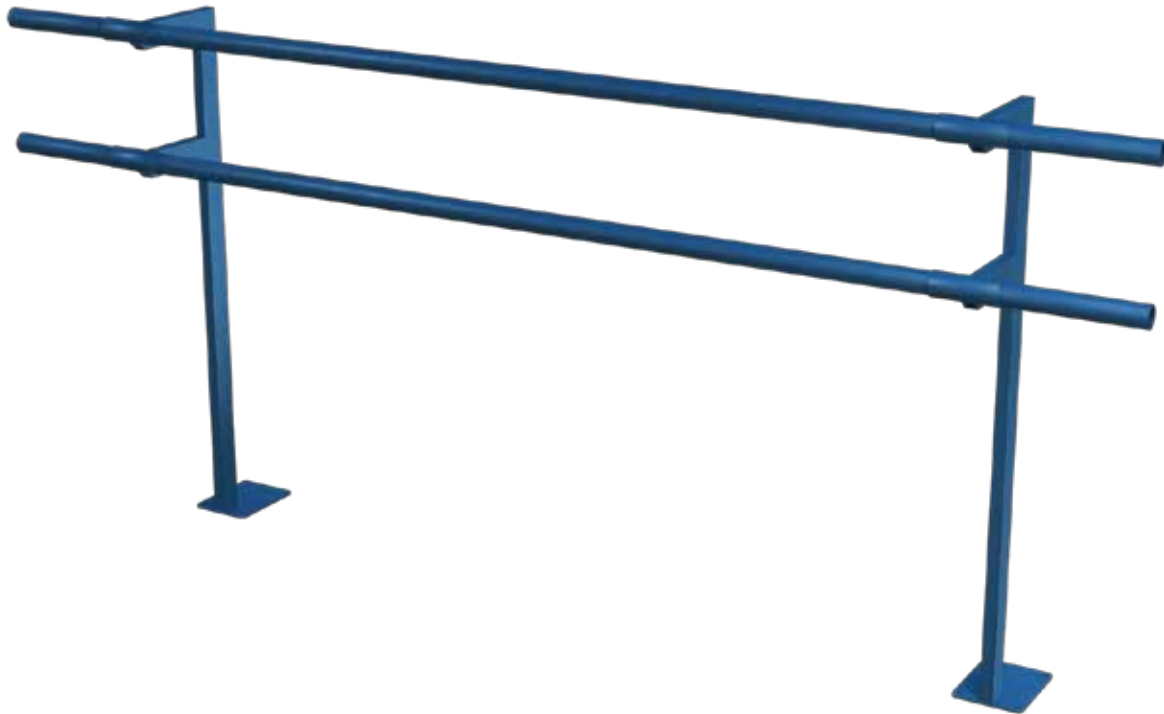

L'AIR Professional Ballet Barre

for art centers, studios and schools

Designed especially for ballet schools, art centers, dance studios, yoga and fitness studios - **L'AIR Professional Ballet Barres** are manufactured in the USA and meticulously finished to assure years of safe, trouble-free service. As with all L'AIR products, our ballet barre products are constructed from the highest quality materials available.

Floor mounted ballet barres are fully modular, utilize the same space as wall mounted models, and can be installed in front of windows and mirrors. Both floor mounted models are easily and quickly installed onto concrete or wood substrates. Wall mounted ballet barres are also modular and offer the same ease of installation.

FEATURES INCLUDE:

- Single, double and wall mounted units
- 2" x 1.5" tubular welded steel
- Top bar = 42.25" from the floor
- 1.5" diameter steel bars
- Six standard powder coat finishes
- Optional colors available
- One year warranty