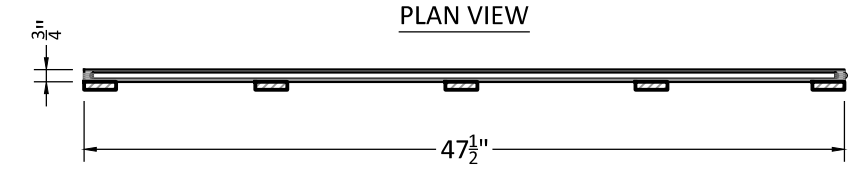

③ TRANSITION DETAIL
SCALE: NTS

② EDGE CONDITION @ WALL
SCALE: NTS

① JOINT DETAIL
SCALE: NTS

PLAN VIEW

SECTION VIEW

117 Vacek Street
Fort Worth, Texas, 76107
Toll Free 1.844.243.8574
Fax 817.237.9407
www.lairfloors.com