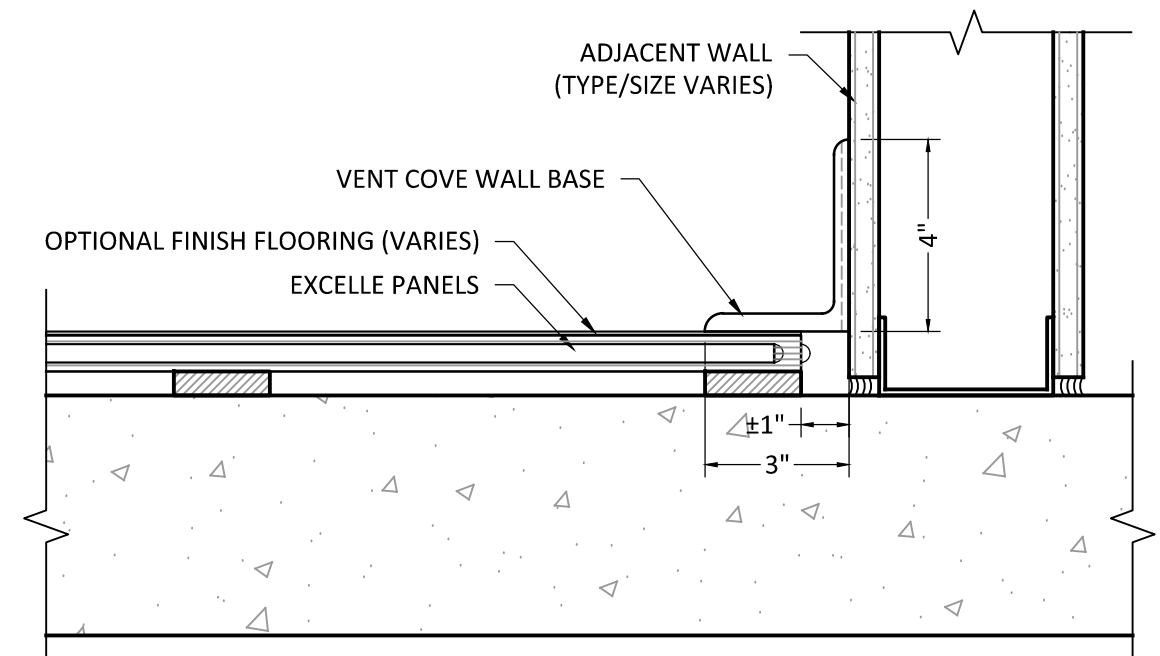

③ TRANSITION DETAIL
SCALE: NTS

② EDGE CONDITION @ WALL
SCALE: NTS

① JOINT DETAIL
SCALE: NTS

PLAN VIEW

SECTION VIEW

117 Vacek Street
Fort Worth, Texas, 76107
Toll Free 1.844.243.8574
Fax 817.237.9407
www.lairfloors.com