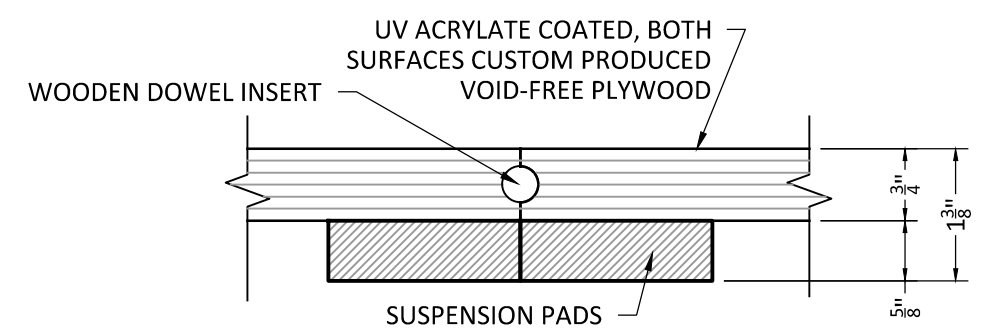

③ TRANSITION DETAIL
SCALE: NTS

② EDGE CONDITION @ WALL
SCALE: NTS

① JOINT DETAIL
SCALE: NTS

PLAN VIEW

SECTION VIEW

117 Vacek Street
Fort Worth, Texas, 76107
Toll Free 1.844.243.8574
Fax 817.237.9407
www.lairfloors.com