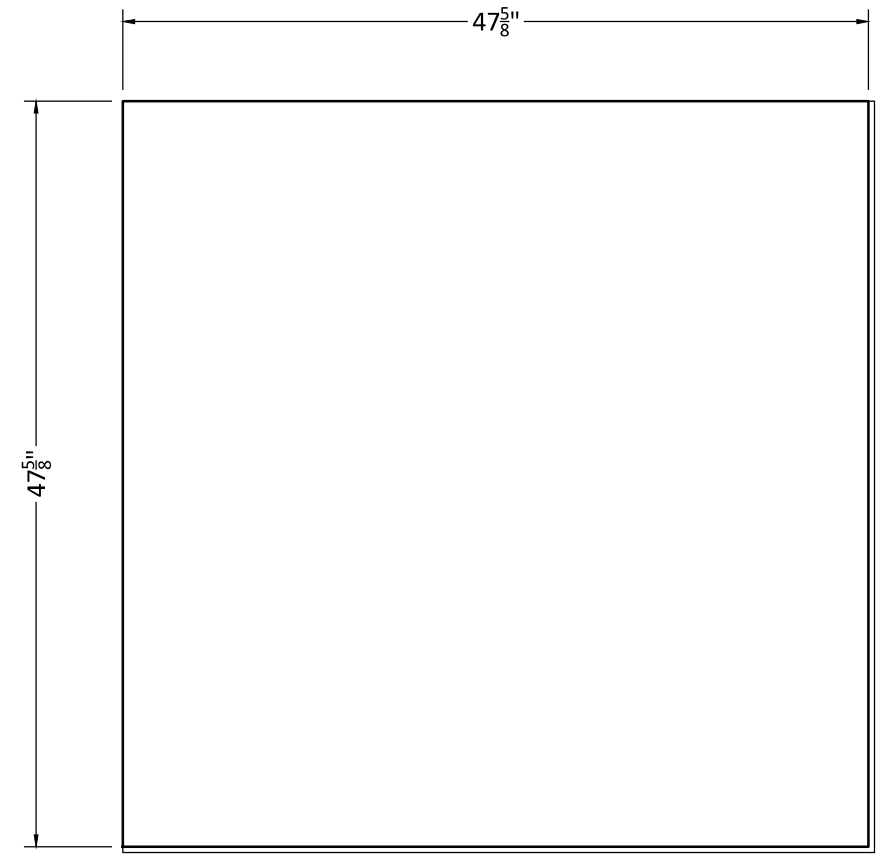

③ TRANSITION DETAIL
SCALE: NTS

② EDGE CONDITION @ WALL
SCALE: NTS

① JOINT DETAIL
SCALE: NTS

TO BE INSTALLED WITH
L'AIR DANCEVINYL

PLAN VIEW

SECTION VIEW

Toll Free 1.844.243.8574
Fax 817.237.9407
www.lairfloors.com
117 Vacek Street
Fort Worth, Texas, 76107