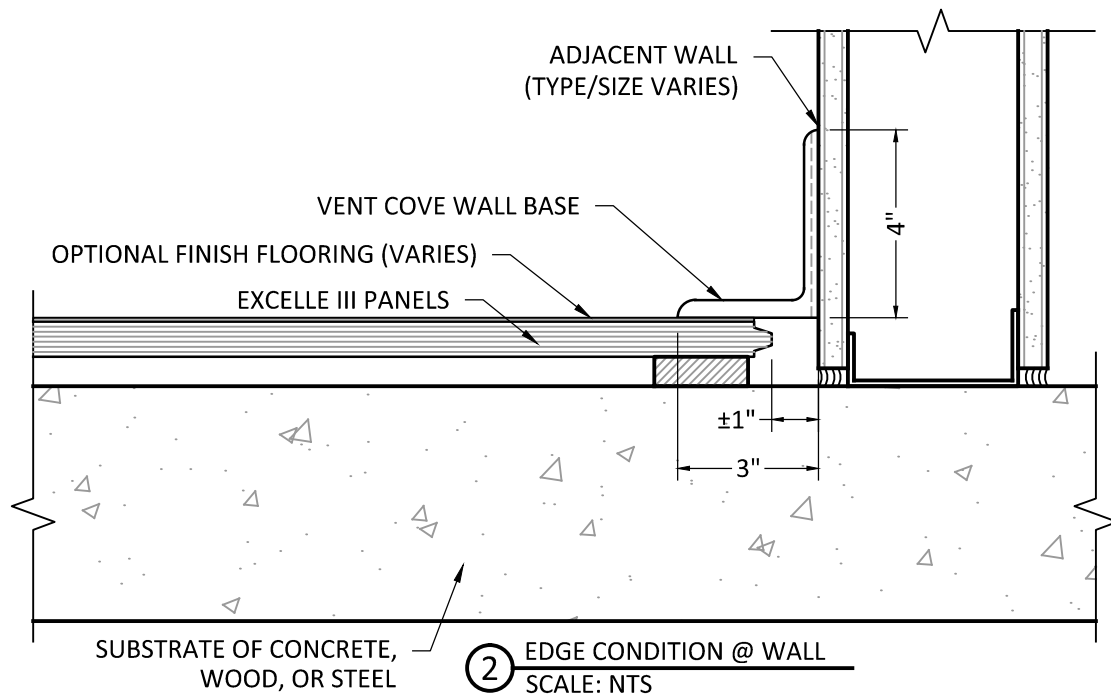

③ TRANSITION DETAIL
SCALE: NTS

② EDGE CONDITION @ WALL
SCALE: NTS

① JOINT DETAIL
SCALE: NTS

TO BE INSTALLED WITH
L'AIR DANCEVINYL

PLAN VIEW

SECTION VIEW

Toll Free 1.844.243.8574
Fax 817.237.9407
www.lairfloors.com
117 Vacek Street
Fort Worth, Texas, 76107

L'AIR EXCELLE III
Prefabricated Suspended Sprung
Flooring for Studios with L'AIR
DanceVinyl as Performance
Surfaces

VIEW:	MULTI	
SCALE:	NTS	
DRAWN BY:	JGS	
CHECKED BY:		
APPROVED BY:		
DATE:	07.15.15	
REV	DATE	DRAFTER