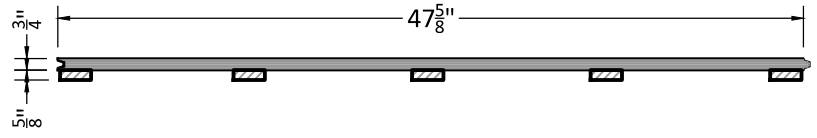

③ TRANSITION DETAIL
SCALE: NTS

② EDGE CONDITION @ WALL
SCALE: NTS

① JOINT DETAIL
SCALE: NTS

TO BE INSTALLED WITH
L'AIR DANCEVINYL

PLAN VIEW

SECTION VIEW

Toll Free 1.844.243.8574
Fax 817.237.9407
www.lairfloors.com
117 Vacek Street
Fort Worth, Texas, 76107