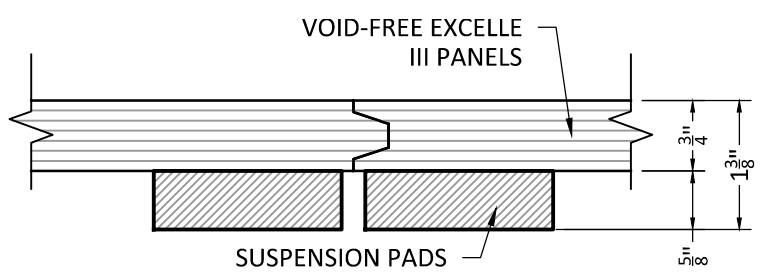

③ TRANSITION DETAIL
SCALE: NTS

② EDGE CONDITION @ WALL
SCALE: NTS

① JOINT DETAIL
SCALE: NTS

TO BE INSTALLED WITH
L'AIR DANCEVINYL

PLAN VIEW

SECTION VIEW

Toll Free 1.844.243.8574
Fax 817.237.9407
www.lairfloors.com
117 Vacek Street
Fort Worth, Texas, 76107

L'AIR EXCELLE III
Prefabricated Suspended Sprung
Flooring for Studios with L'AIR
DanceVinyl as Performance
Surfaces

VIEW:	MULTI	
SCALE:	NTS	
DRAWN BY:	JGS	
CHECKED BY:		
APPROVED BY:		
DATE:	07.15.15	
REV	DATE	DRAFTER