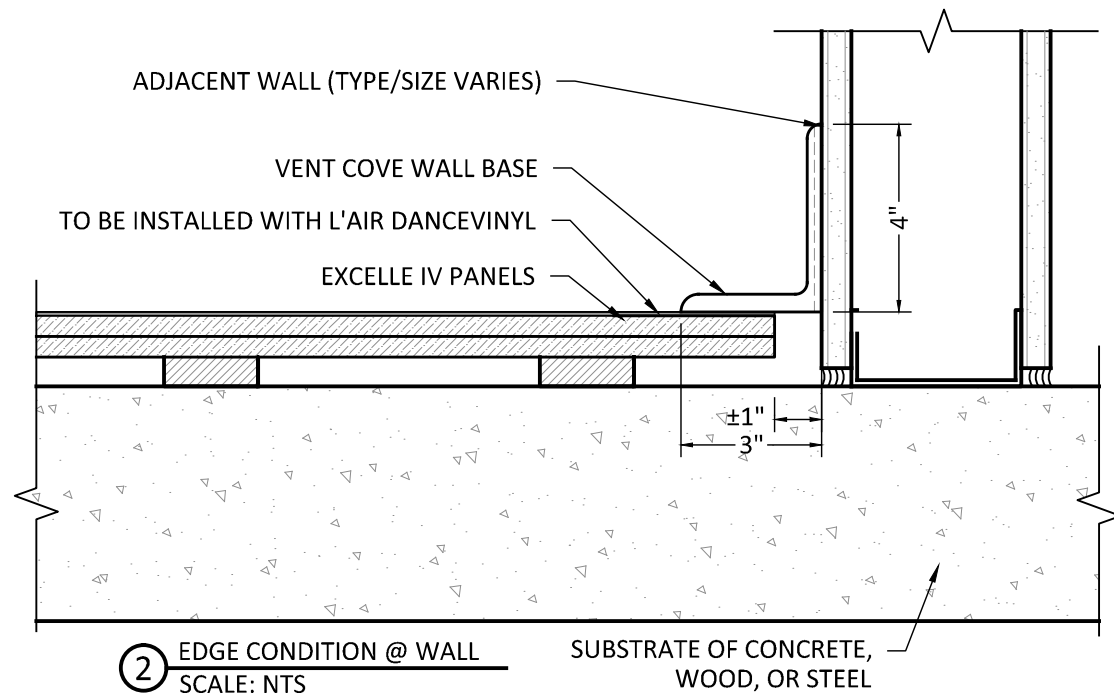

③ TRANSITION DETAIL
SCALE: NTS

② EDGE CONDITION @ WALL
SCALE: NTS

① JOINT DETAIL
SCALE: NTS

PLAN VIEW

SECTION VIEW

L'AIR EXCELLE IV
Prefabricated Suspended Sprung
Flooring for Studios with L'AIR
DanceVinyl as Performance
Surfaces

VIEW:	MULTI	
SCALE:	NTS	
DRAWN BY:	JGS	
CHECKED BY:		
APPROVED BY:		
DATE:	07.17.18	
REV	DATE	DRAFTER