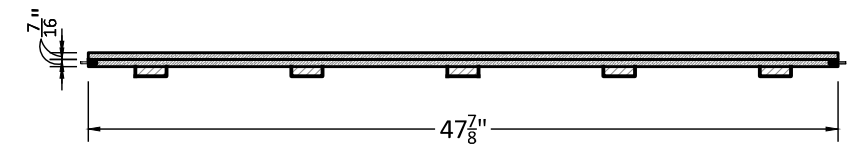

③ TRANSITION DETAIL
SCALE: NTS

② EDGE CONDITION @ WALL
SCALE: NTS

① JOINT DETAIL
SCALE: NTS

PLAN VIEW

SECTION VIEW

L'AIR EXCELLE IV
Prefabricated Suspended Sprung
Flooring for Studios with L'AIR
DanceVinyl as Performance
Surfaces

VIEW:	MULTI	
SCALE:	NTS	
DRAWN BY:	JGS	
CHECKED BY:		
APPROVED BY:		
DATE:	07.17.18	
REV	DATE	DRAFTER