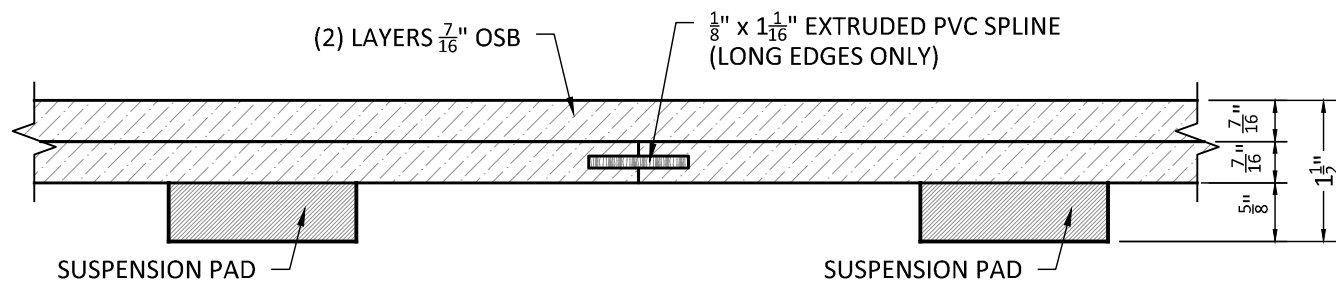

③ TRANSITION DETAIL
SCALE: NTS

② EDGE CONDITION @ WALL
SCALE: NTS

① JOINT DETAIL
SCALE: NTS

PLAN VIEW

SECTION VIEW

L'AIR EXCELLE IV
Prefabricated Suspended Sprung
Flooring for Studios with L'AIR
DanceVinyl as Performance
Surfaces

VIEW:	MULTI	
SCALE:	NTS	
DRAWN BY:	JGS	
CHECKED BY:		
APPROVED BY:		
DATE:	07.17.18	
REV	DATE	DRAFTER