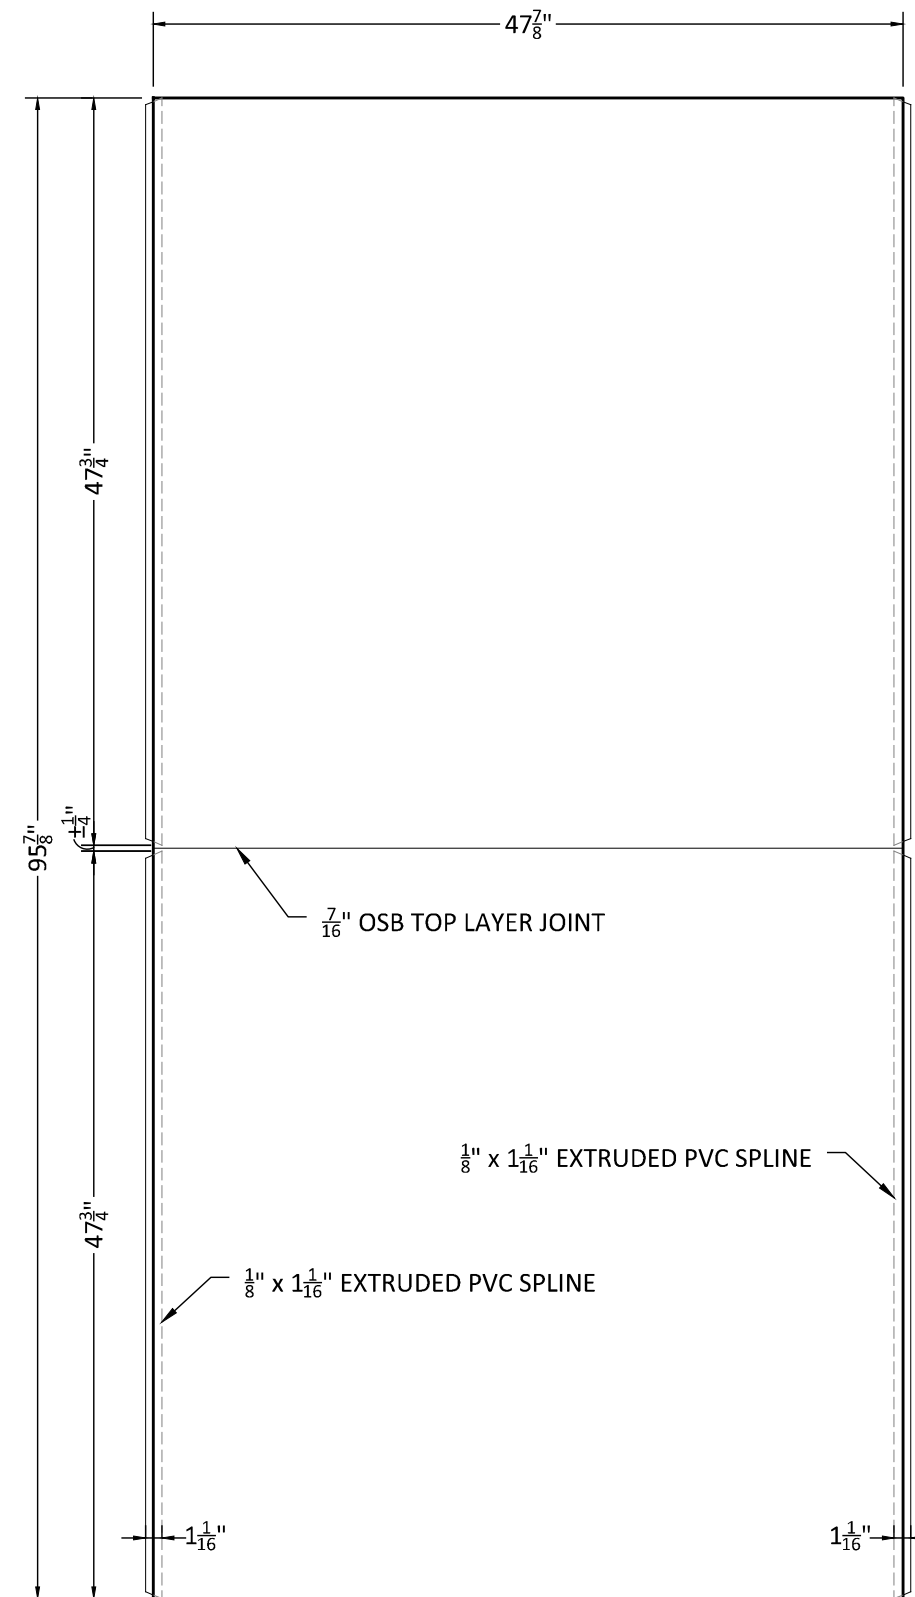

③ TRANSITION DETAIL
SCALE: NTS

② EDGE CONDITION @ WALL
SCALE: NTS

① JOINT DETAIL
SCALE: NTS

PLAN VIEW

SECTION VIEW

L'AIR EXCELLE IV
Prefabricated Suspended Sprung
Flooring for Studios with L'AIR
DanceVinyl as Performance
Surfaces

VIEW:	MULTI	
SCALE:	NTS	
DRAWN BY:	JGS	
CHECKED BY:		
APPROVED BY:		
DATE:	07.17.18	
REV	DATE	DRAFTER