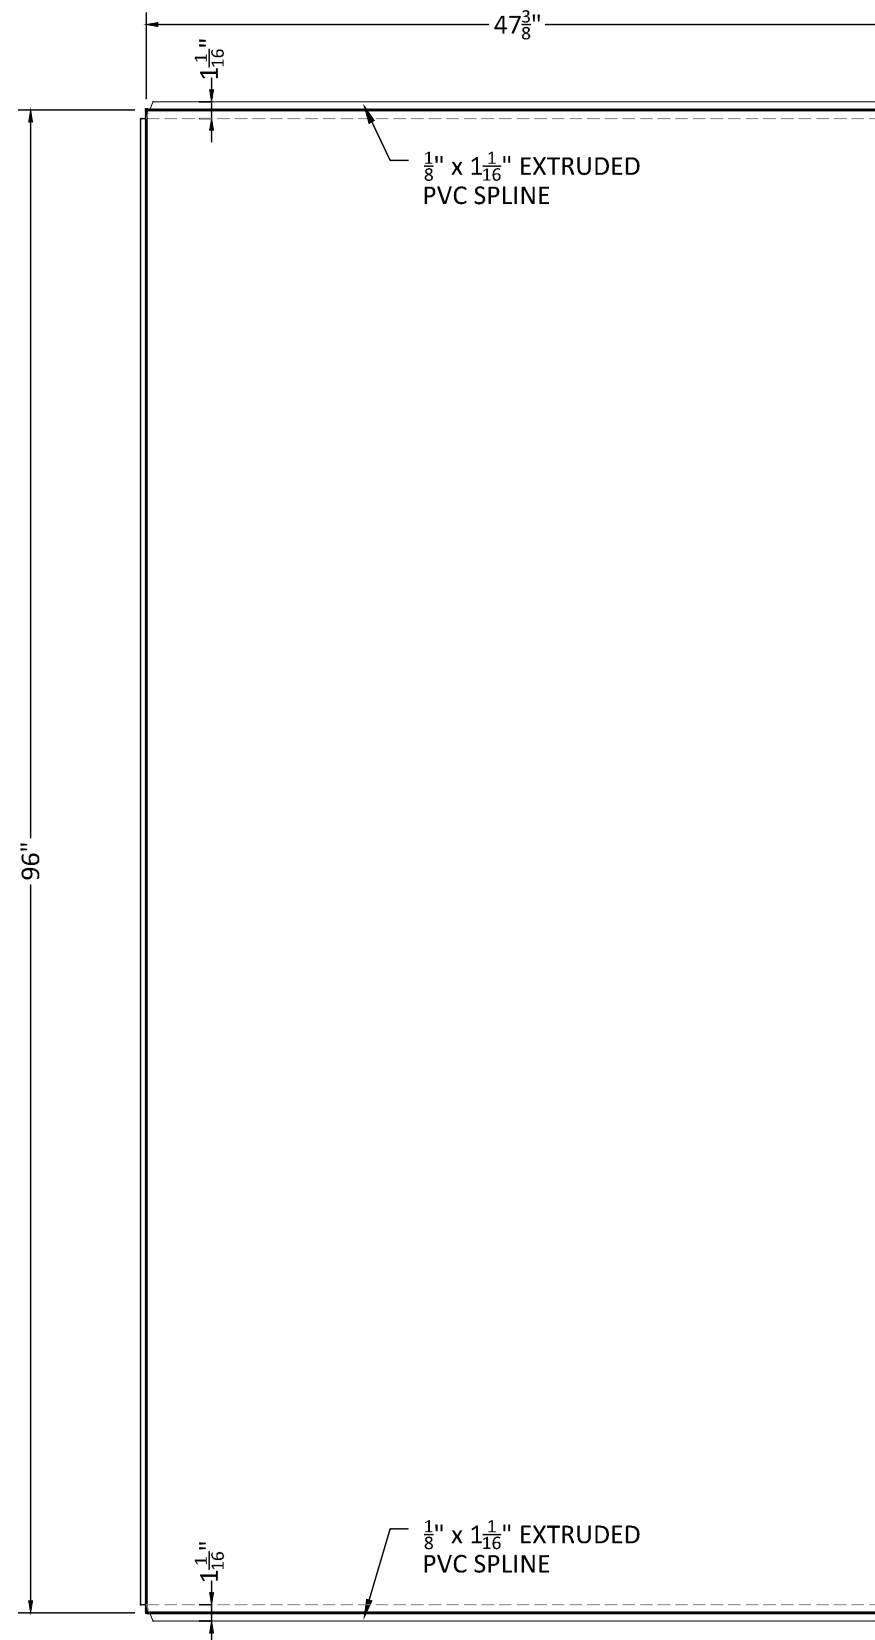

③ TRANSITION DETAIL  
SCALE: NTS

② EDGE CONDITION @ WALL  
SCALE: NTS

① JOINT DETAIL  
SCALE: NTS

PLAN VIEW

SECTION VIEW

117 Vacek Street  
Fort Worth, Texas, 76107  
Toll Free 1.844.243.8574  
Fax 817.237.9407  
www.lairfloors.com