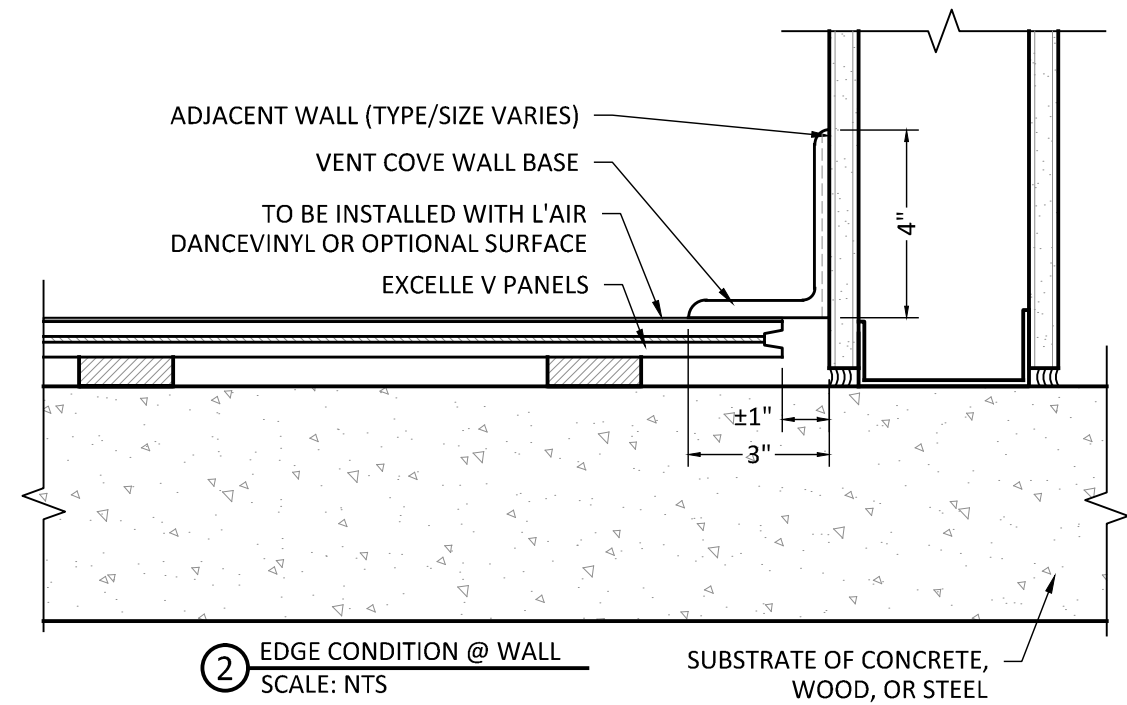

③ TRANSITION DETAIL  
SCALE: NTS

② EDGE CONDITION @ WALL  
SCALE: NTS

① JOINT DETAIL  
SCALE: NTS

PLAN VIEW

SECTION VIEW

117 Vacek Street  
Fort Worth, Texas, 76107  
Toll Free 1.844.243.8574  
Fax 817.237.9407  
www.lairfloors.com

L'AIR EXCELLE V  
Prefabricated Suspended Sprung  
Flooring for Studios with L'AIR  
DanceVinyl as Performance  
Surfaces

VIEW:	MULTI	
SCALE:	NTS	
DRAWN BY:	JGS	
CHECKED BY:		
APPROVED BY:		
DATE:	07.17.18	
REV	DATE	DRAFTER