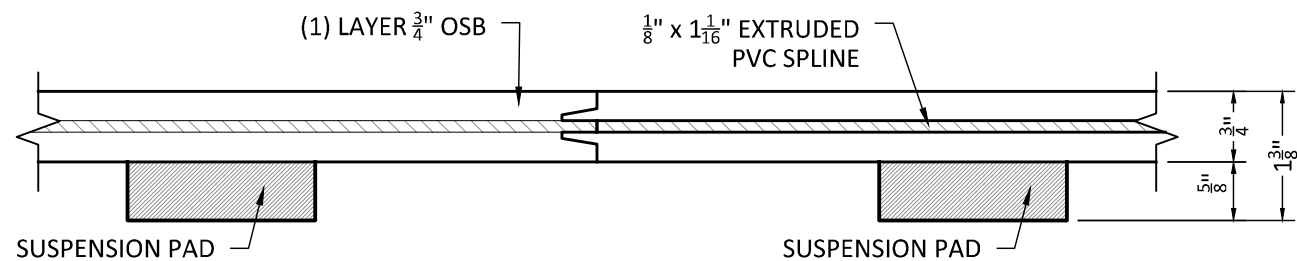

③ TRANSITION DETAIL  
SCALE: NTS

② EDGE CONDITION @ WALL  
SCALE: NTS

① JOINT DETAIL  
SCALE: NTS

PLAN VIEW

SECTION VIEW

117 Vacek Street  
Fort Worth, Texas, 76107  
Toll Free 1.844.243.8574  
Fax 817.237.9407  
www.lairfloors.com

L'AIR EXCELLE V  
Prefabricated Suspended Sprung  
Flooring for Studios with L'AIR  
DanceVinyl as Performance  
Surfaces

VIEW:	MULTI	
SCALE:	NTS	
DRAWN BY:	JGS	
CHECKED BY:		
APPROVED BY:		
DATE:	07.17.18	
REV	DATE	DRAFTER