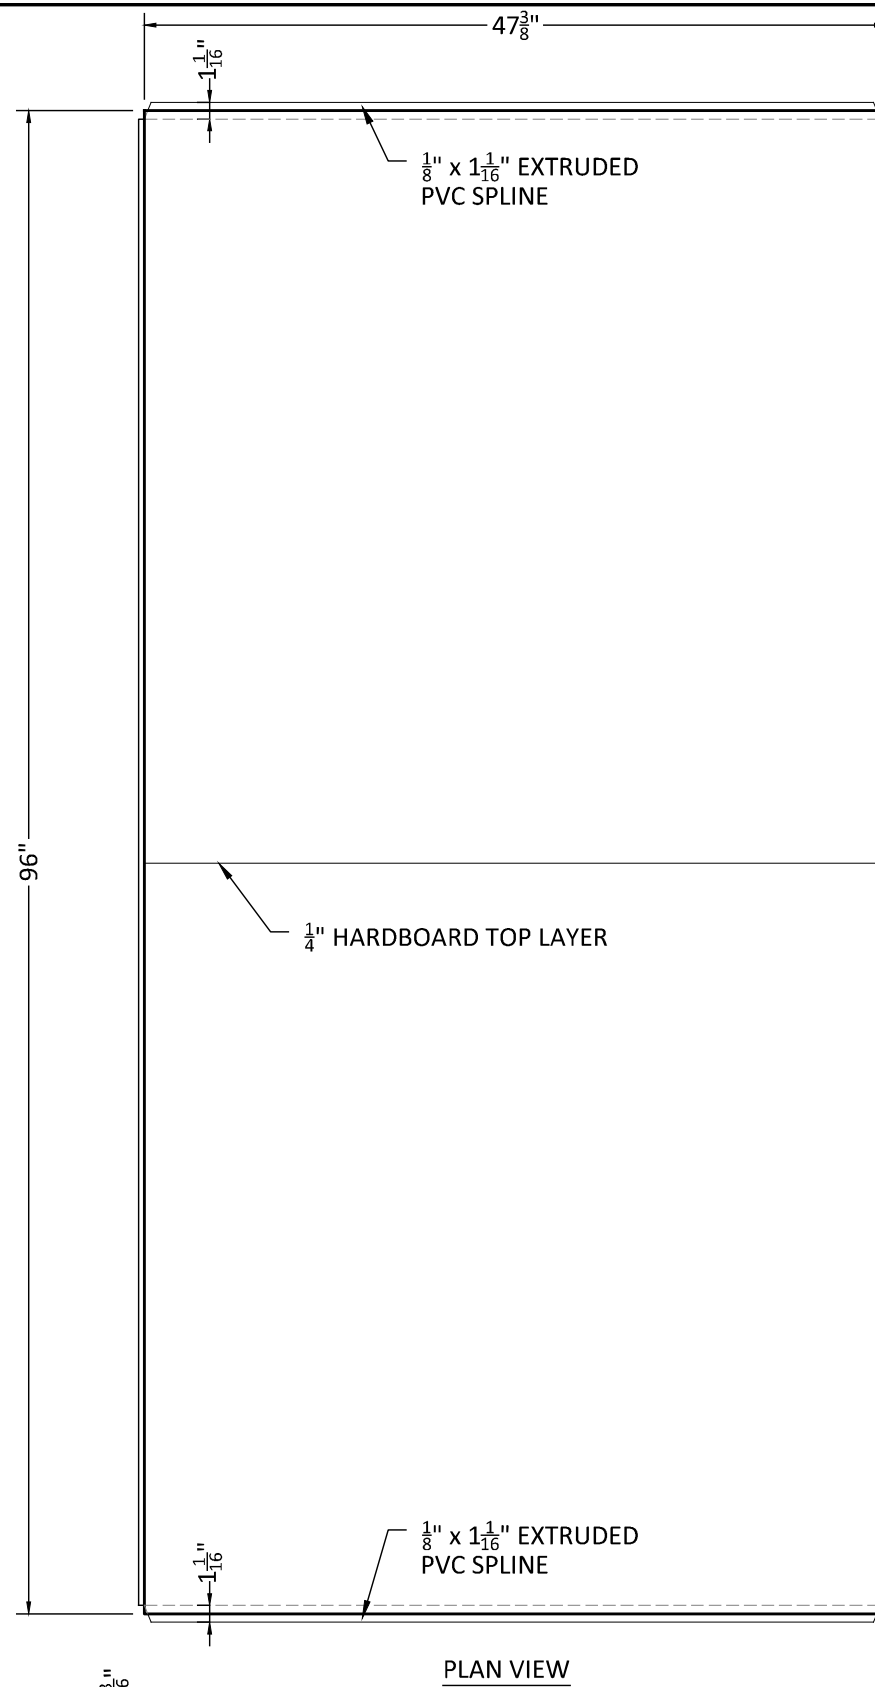

③ TRANSITION DETAIL
SCALE: NTS

② EDGE CONDITION @ WALL
SCALE: NTS

① JOINT DETAIL
SCALE: NTS

L'AIR
INTERNATIONAL

Toll Free 1.844.243.8574
Fort Worth, Texas, 76107
Fax 817.237.9407
www.lairfloors.com

L'AIR EXCELLE VI
Prefabricated Suspended Sprung
Flooring for Studios with L'Air
DanceVinyl as Performance
Surfaces

VIEW:	MULTI	
SCALE:	NTS	
DRAWN BY:	JGS	
CHECKED BY:		
APPROVED BY:		
DATE:	07.17.18	
REV	DATE	DRAFTER

SHEET
1.00