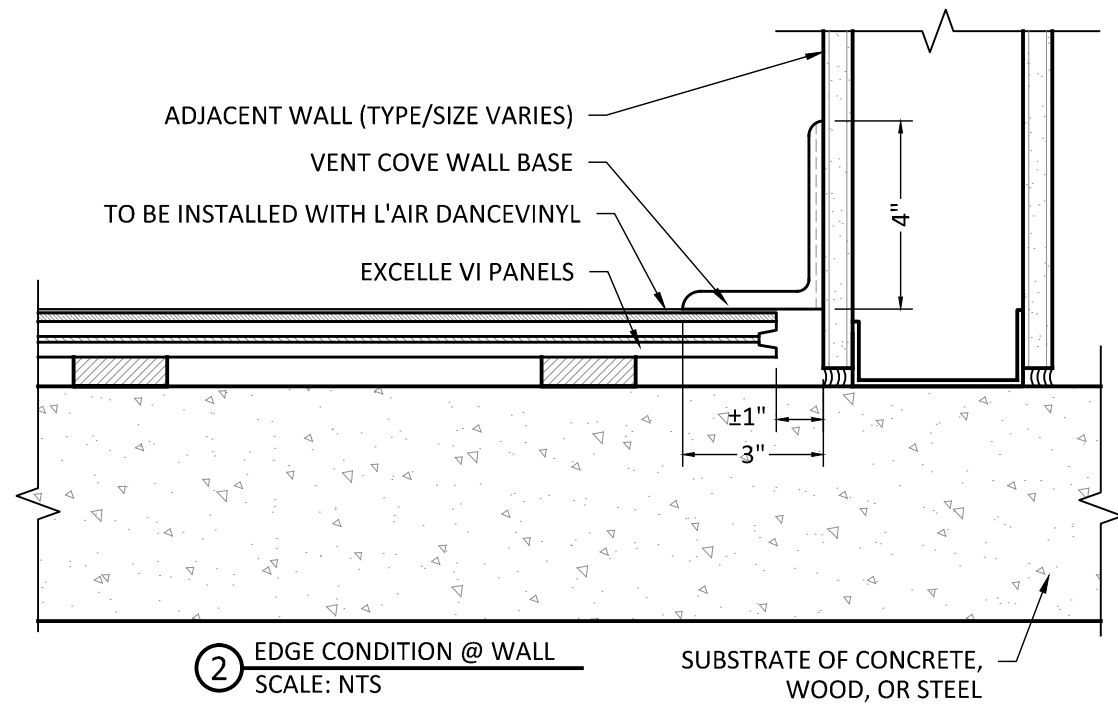

③ TRANSITION DETAIL
SCALE: NTS

② EDGE CONDITION @ WALL
SCALE: NTS

① JOINT DETAIL
SCALE: NTS

L'AIR
INTERNATIONAL

Toll Free 1.844.243.8574
Fort Worth, Texas, 76107
Fax 817.237.9407
www.lairfloors.com

L'AIR EXCELLE VI
Prefabricated Suspended Sprung
Flooring for Studios with L'Air
DanceVinyl as Performance
Surfaces

VIEW:	MULTI	
SCALE:	NTS	
DRAWN BY:	JGS	
CHECKED BY:		
APPROVED BY:		
DATE:	07.17.18	
REV	DATE	DRAFTER

SHEET
1.00