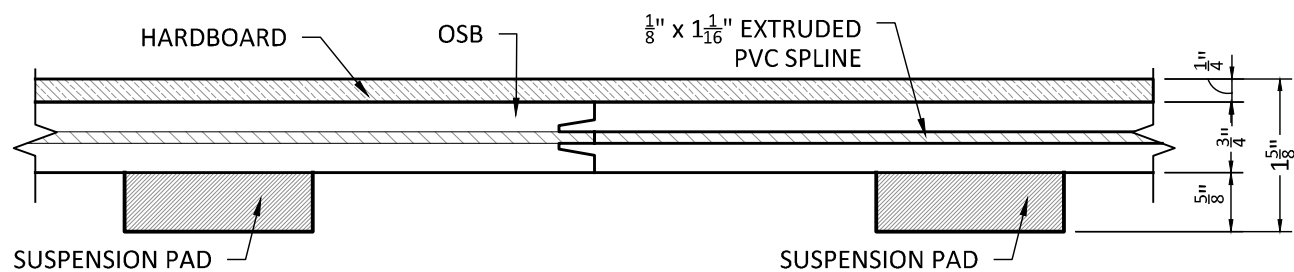

③ TRANSITION DETAIL
SCALE: NTS

② EDGE CONDITION @ WALL
SCALE: NTS

① JOINT DETAIL
SCALE: NTS

L'AIR
INTERNATIONAL

Toll Free 1.844.243.8574
Fort Worth, Texas, 76107
Fax 817.237.9407
www.lairfloors.com

L'AIR EXCELLE VI
Prefabricated Suspended Sprung
Flooring for Studios with L'Air
DanceVinyl as Performance
Surfaces

VIEW:	MULTI	
SCALE:	NTS	
DRAWN BY:	JGS	
CHECKED BY:		
APPROVED BY:		
DATE:	07.17.18	
REV	DATE	DRAFTER

SHEET
1.00