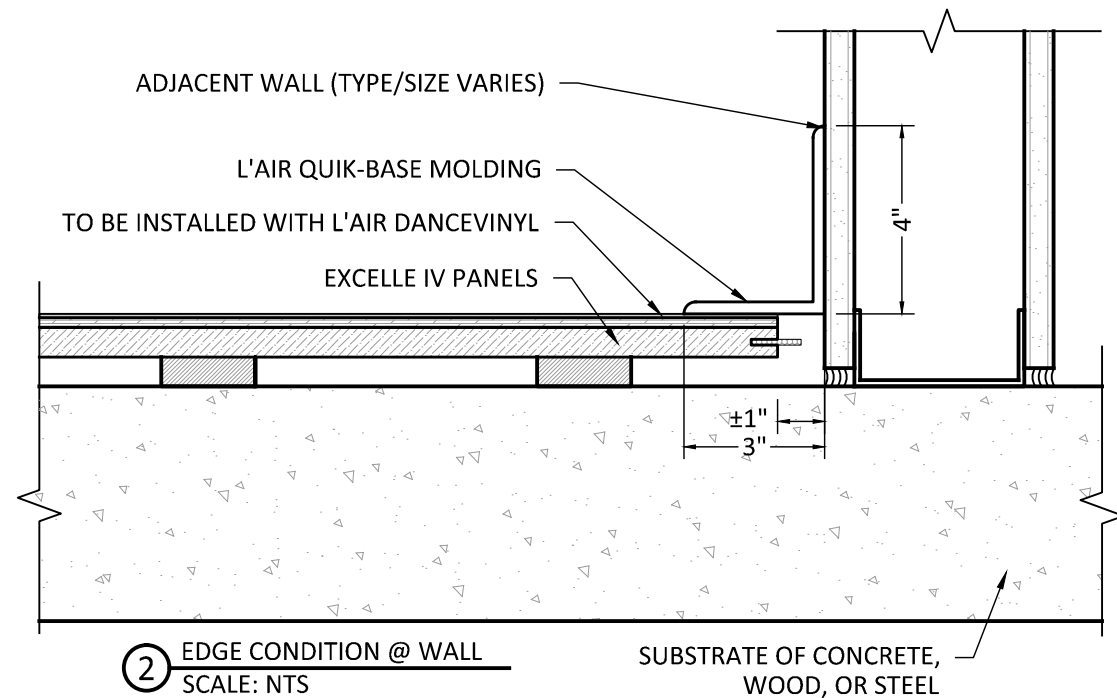

③ TRANSITION DETAIL  
SCALE: NTS

② EDGE CONDITION @ WALL  
SCALE: NTS

① JOINT DETAIL  
SCALE: NTS

PLAN VIEW

SECTION VIEW

Toll Free 1.844.243.8574  
Fort Worth, Texas, 76107  
www.lairfloors.com

L'AIR EXCELLE IV  
Prefabricated Suspended Sprung  
Flooring for Studios with L'AIR  
DanceVinyl as Performance  
Surfaces