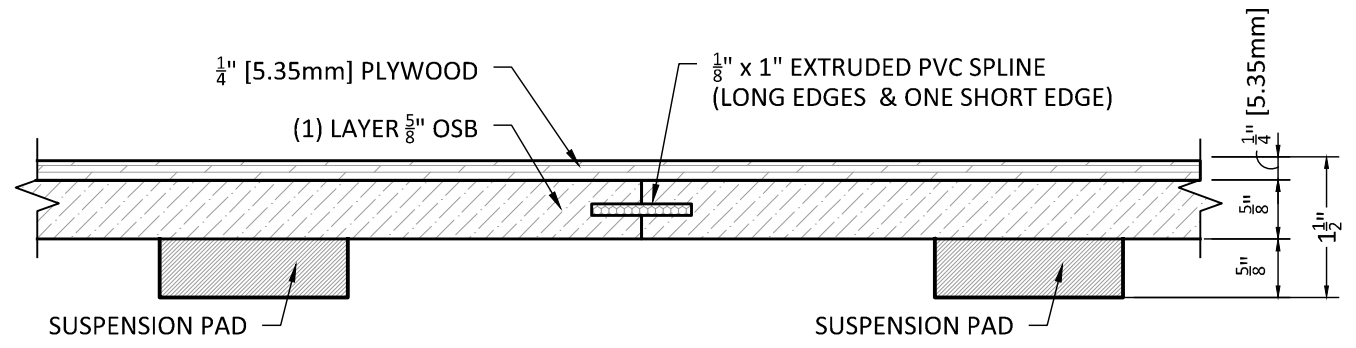

③ TRANSITION DETAIL  
SCALE: NTS

② EDGE CONDITION @ WALL  
SCALE: NTS

① JOINT DETAIL  
SCALE: NTS

PLAN VIEW

SECTION VIEW

Toll Free 1.844.243.8574  
Fort Worth, Texas, 76107  
www.lairfloors.com

L'AIR EXCELLE IV  
Prefabricated Suspended Sprung  
Flooring for Studios with L'AIR  
DanceVinyl as Performance  
Surfaces

VIEW:	MULTI	
SCALE:	NTS	
DRAWN BY:	JGS	
CHECKED BY:		
APPROVED BY:		
DATE:	10.30.19	
REV	DATE	DRAFTER

SHEET  
1.00