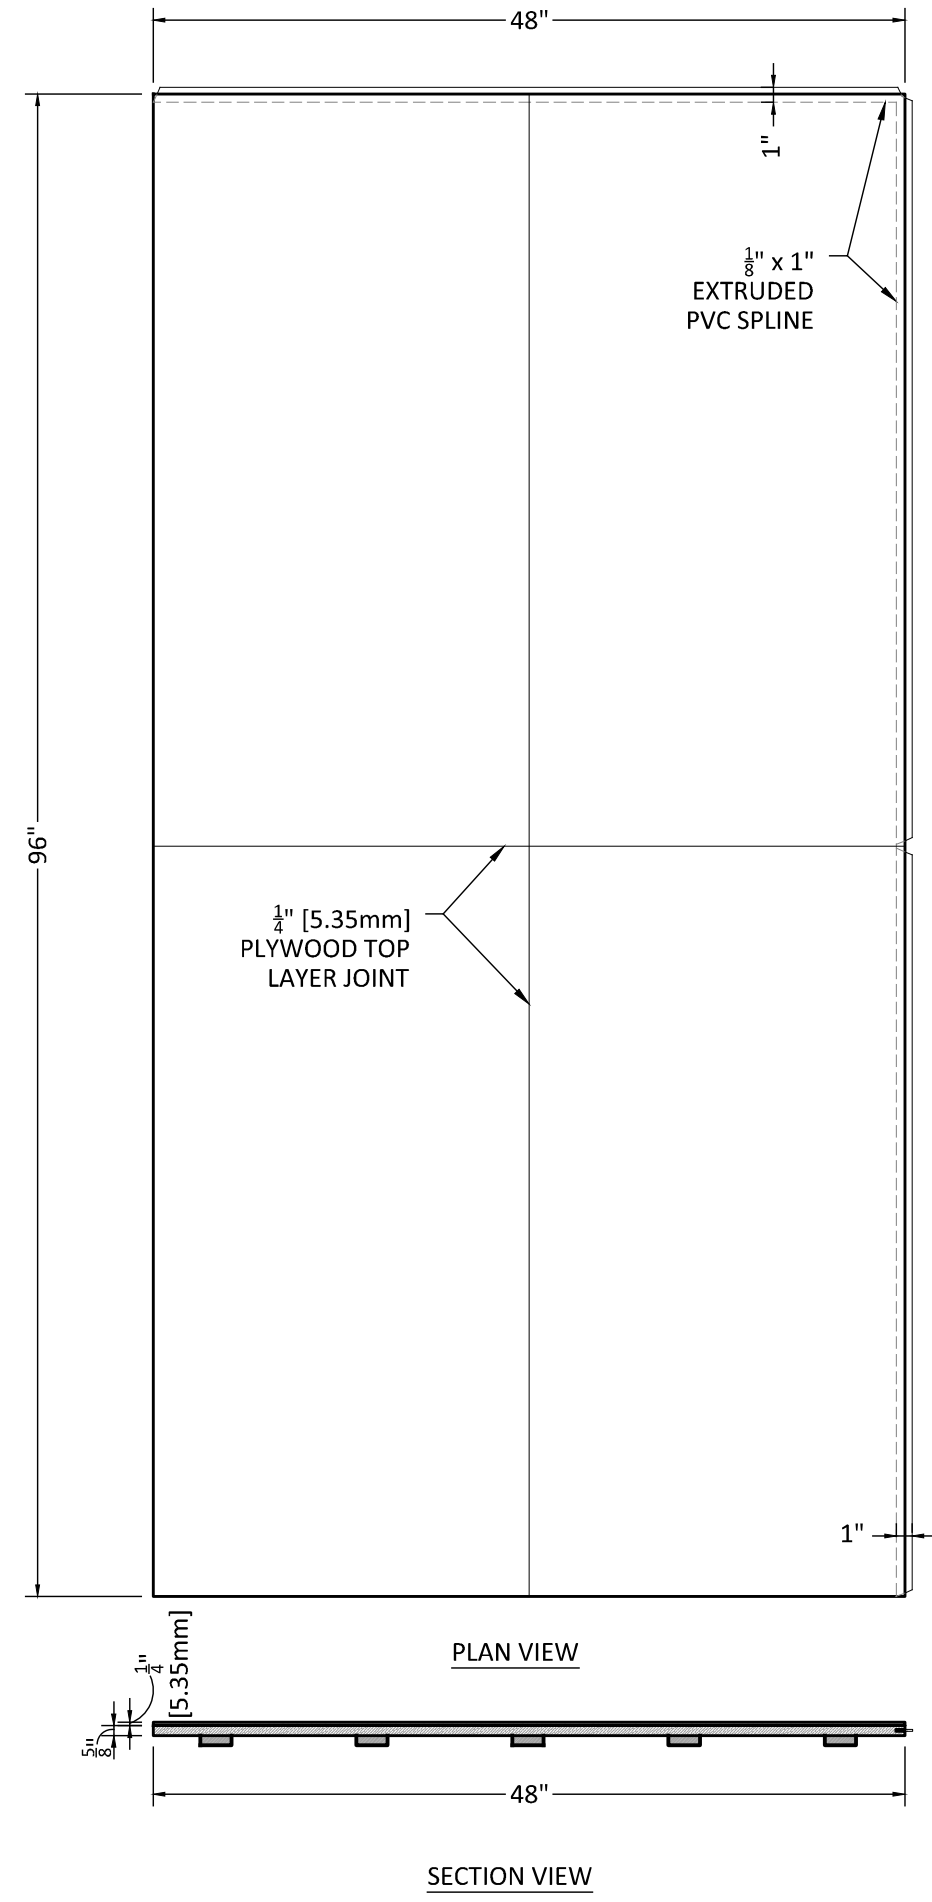

③ TRANSITION DETAIL  
SCALE: NTS

② EDGE CONDITION @ WALL  
SCALE: NTS

① JOINT DETAIL  
SCALE: NTS

PLAN VIEW

SECTION VIEW

Toll Free 1.844.243.8574  
Fort Worth, Texas, 76107  
www.lairfloors.com

L'AIR EXCELLE IV  
Prefabricated Suspended Sprung  
Flooring for Studios with L'AIR  
DanceVinyl as Performance  
Surfaces

VIEW:	MULTI	
SCALE:	NTS	
DRAWN BY:	JGS	
CHECKED BY:		
APPROVED BY:		
DATE:	10.30.19	
REV	DATE	DRAFTER

SHEET  
1.00