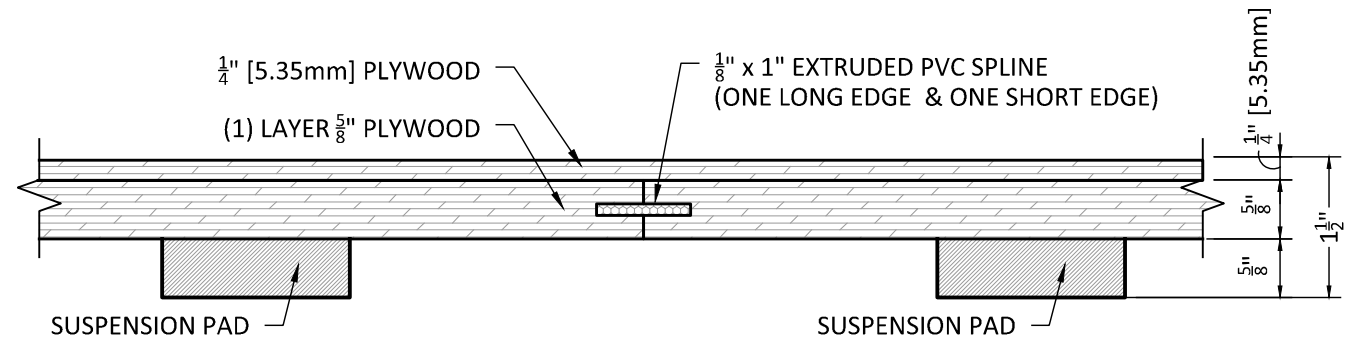

③ TRANSITION DETAIL  
SCALE: NTS

② EDGE CONDITION @ WALL  
SCALE: NTS

① JOINT DETAIL  
SCALE: NTS

PLAN VIEW

SECTION VIEW

Toll Free 1.844.243.8574  
Fax 817.237.9407  
www.lairfloors.com  
117 Vacek Street  
Fort Worth, Texas, 76107