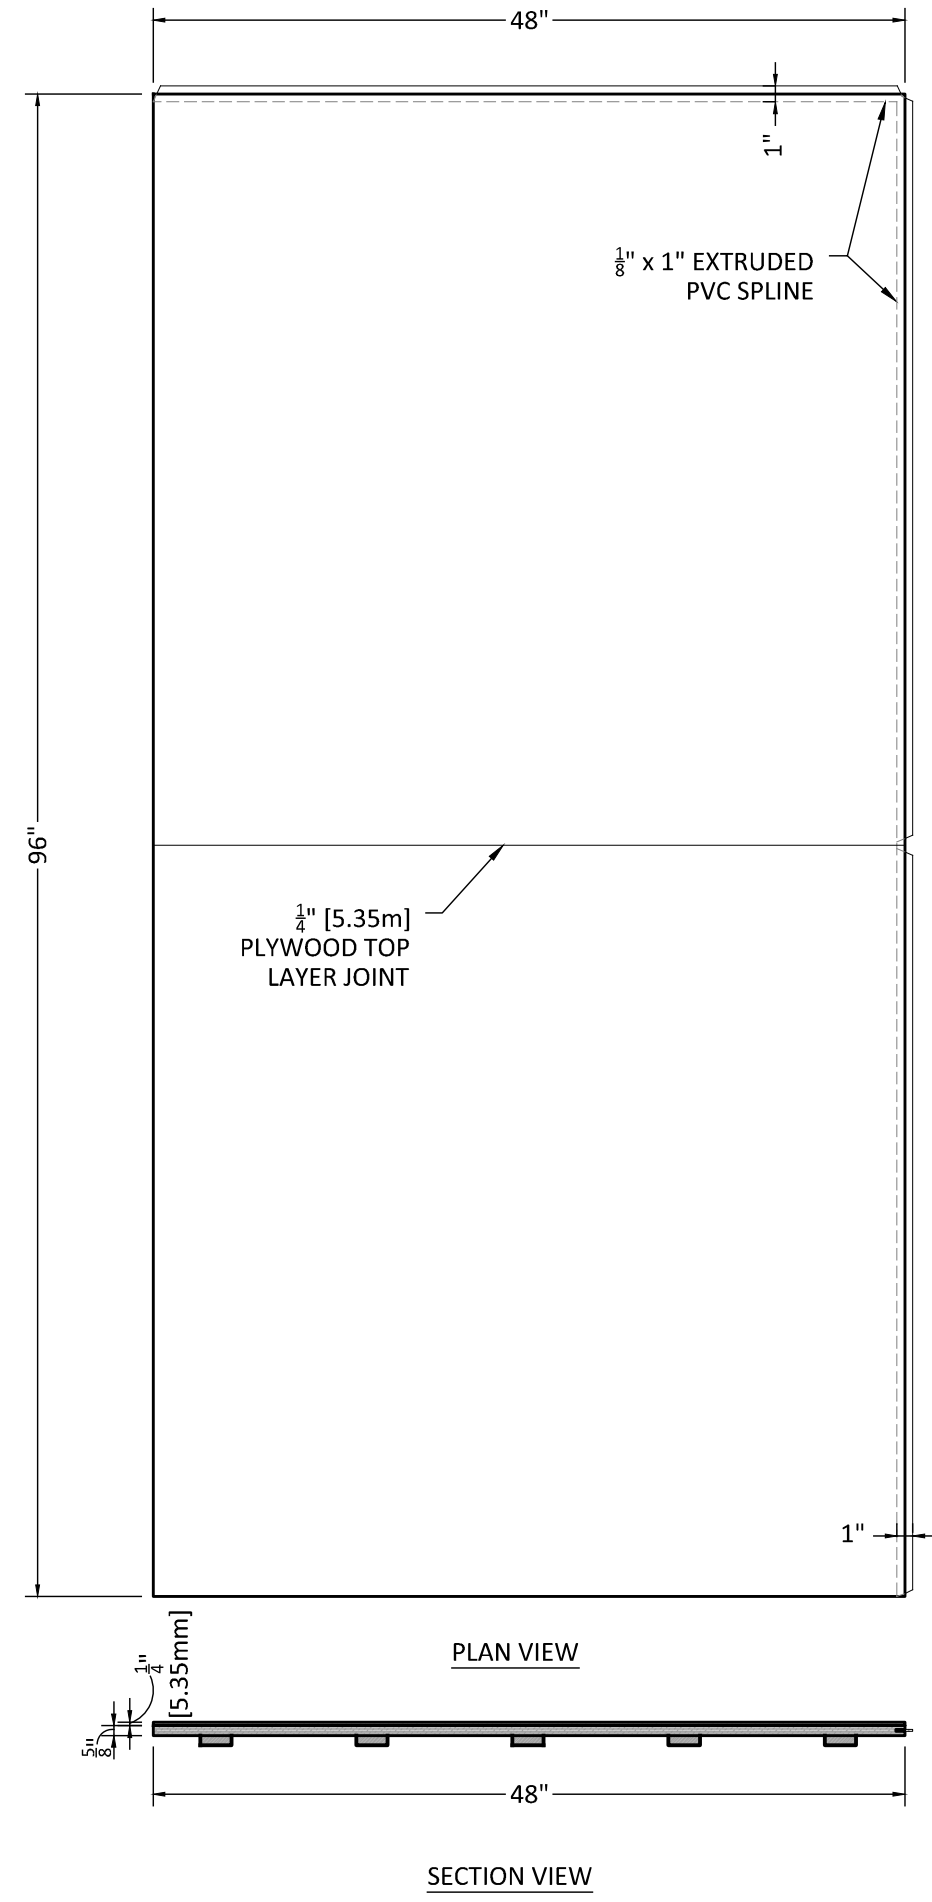

③ TRANSITION DETAIL  
SCALE: NTS

② EDGE CONDITION @ WALL  
SCALE: NTS

① JOINT DETAIL  
SCALE: NTS

PLAN VIEW

SECTION VIEW

Toll Free 1.844.243.8574  
Fax 817.237.9407  
www.lairfloors.com  
117 Vacek Street  
Fort Worth, Texas, 76107

SHEET  
1.00